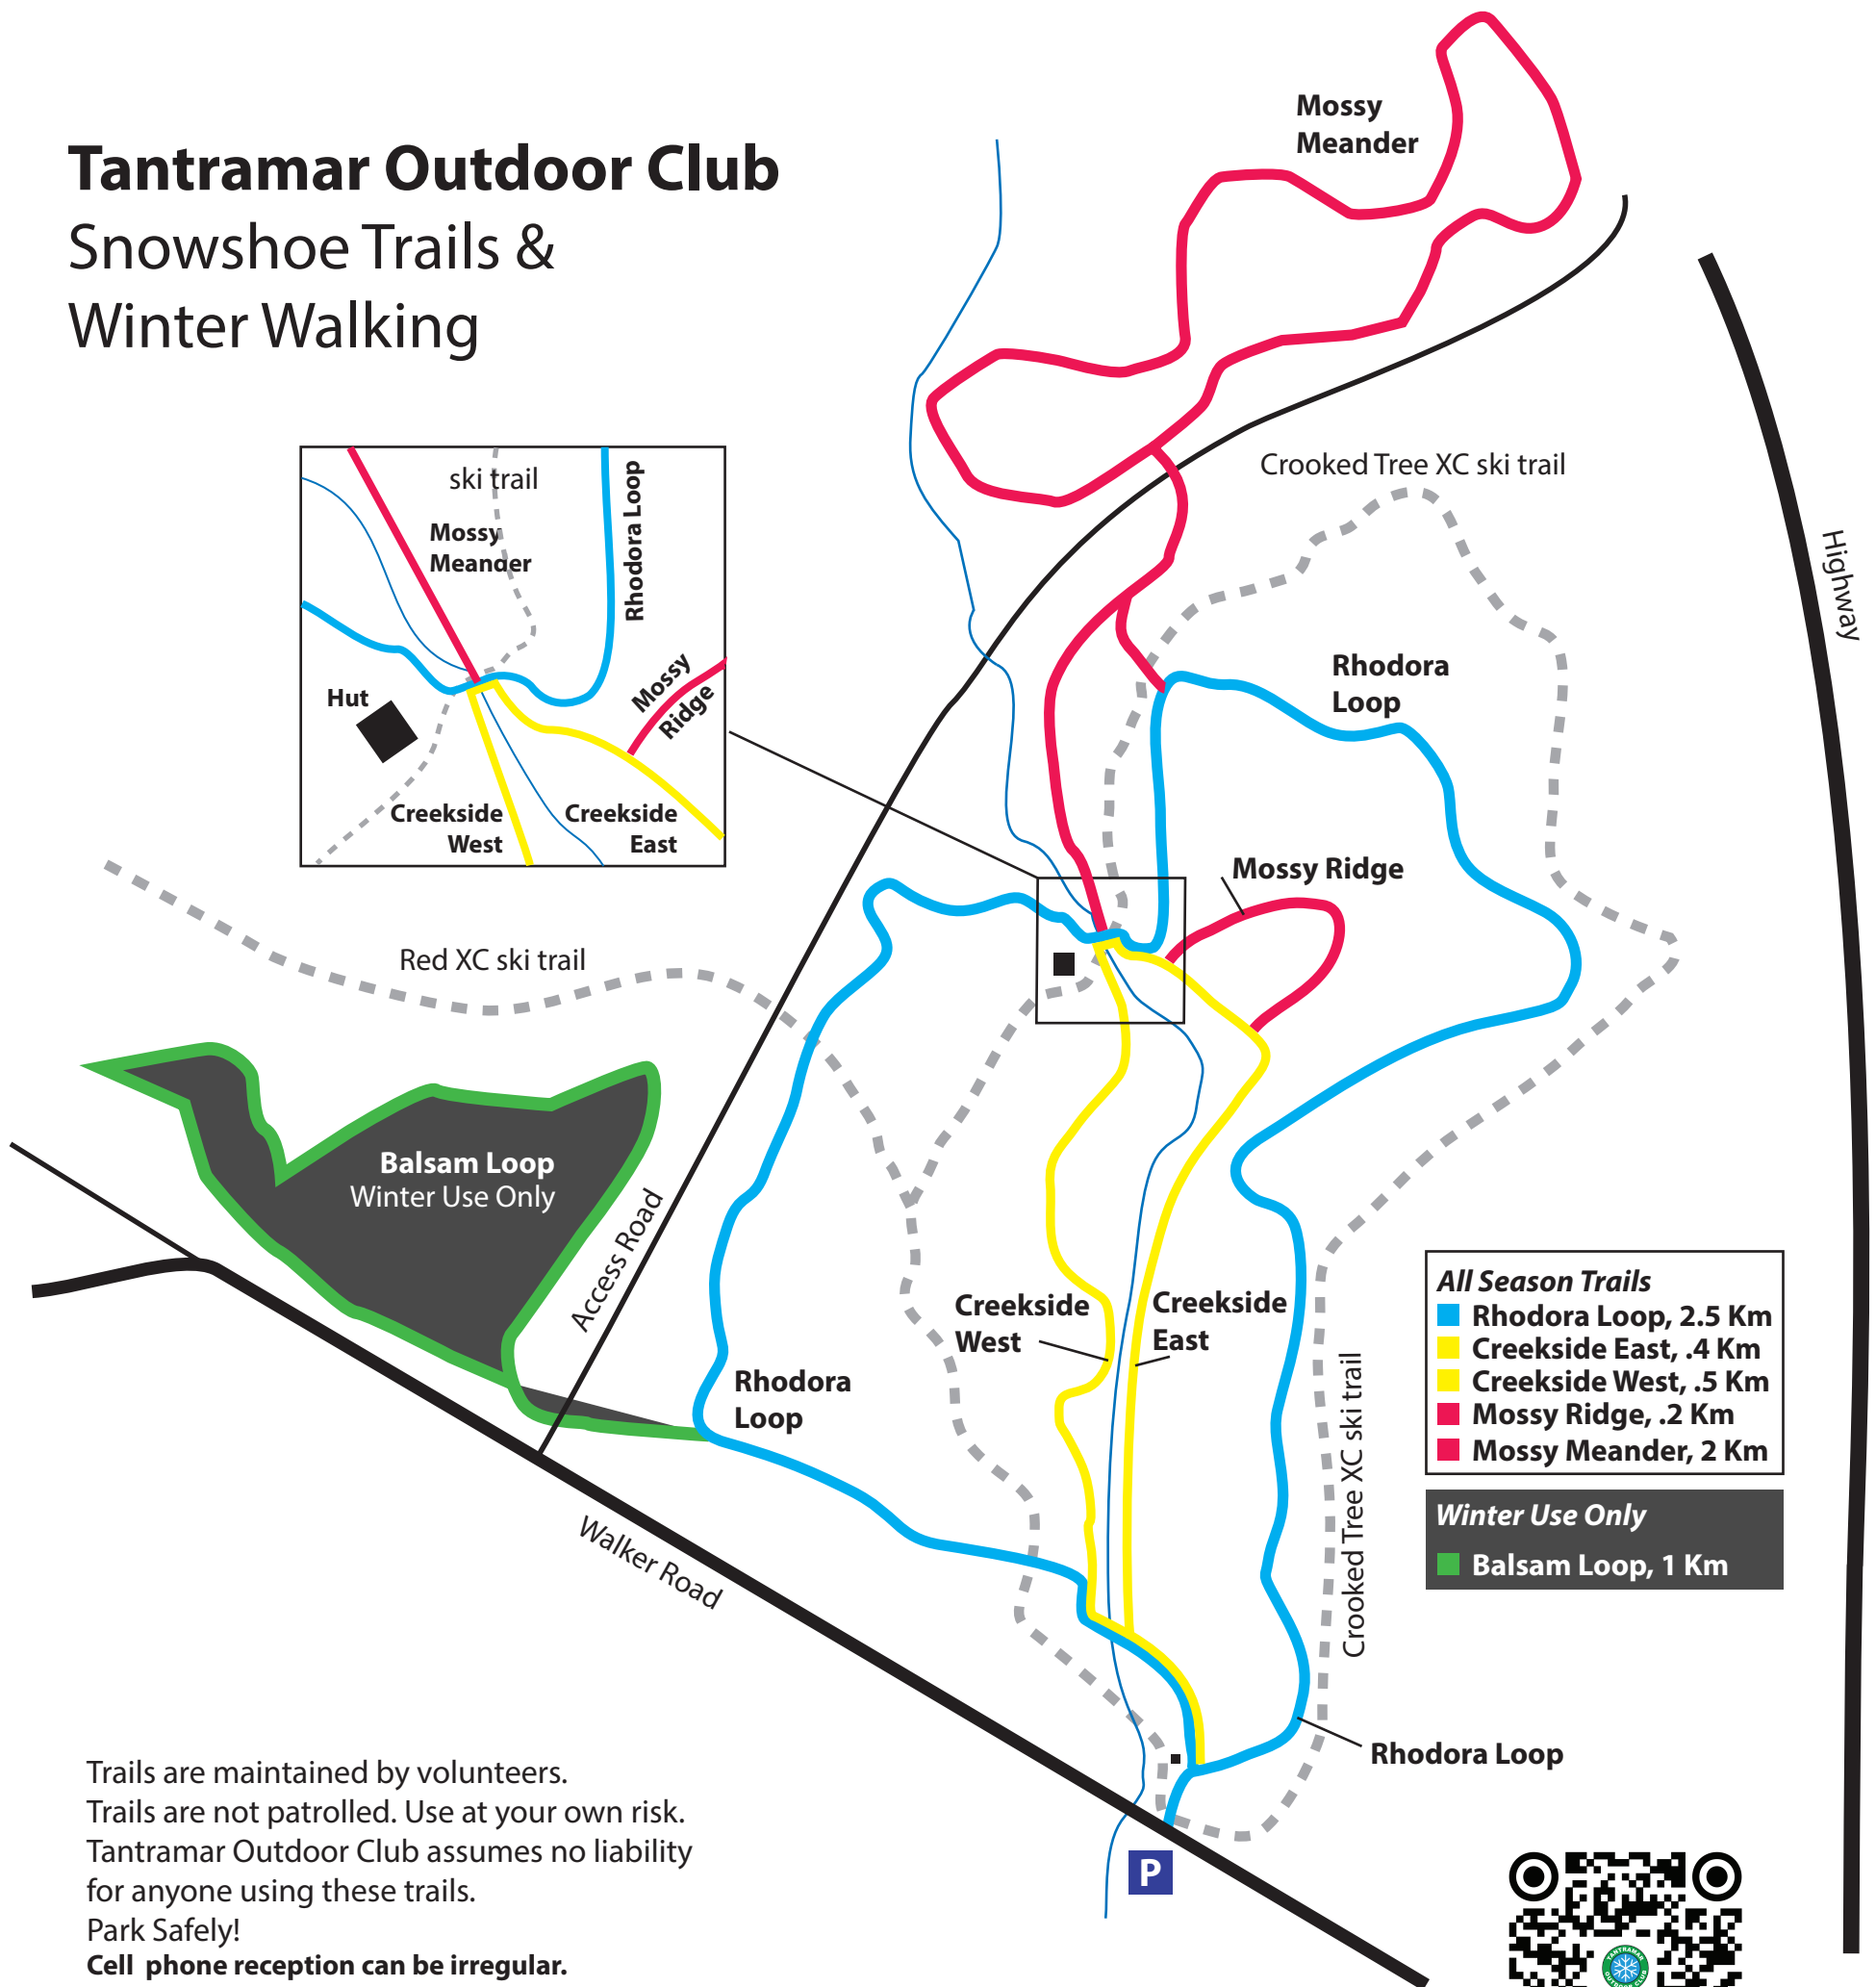

# Tantramar Outdoor Club

## Snowshoe Trails & Winter Walking

Trails are maintained by volunteers.  
 Trails are not patrolled. Use at your own risk.  
 Tantramar Outdoor Club assumes no liability  
 for anyone using these trails.

Park Safely!

**Cell phone reception can be irregular.**

Find Tantramar Outdoor Club on Facebook  
 We recommend you become a member of the TOC